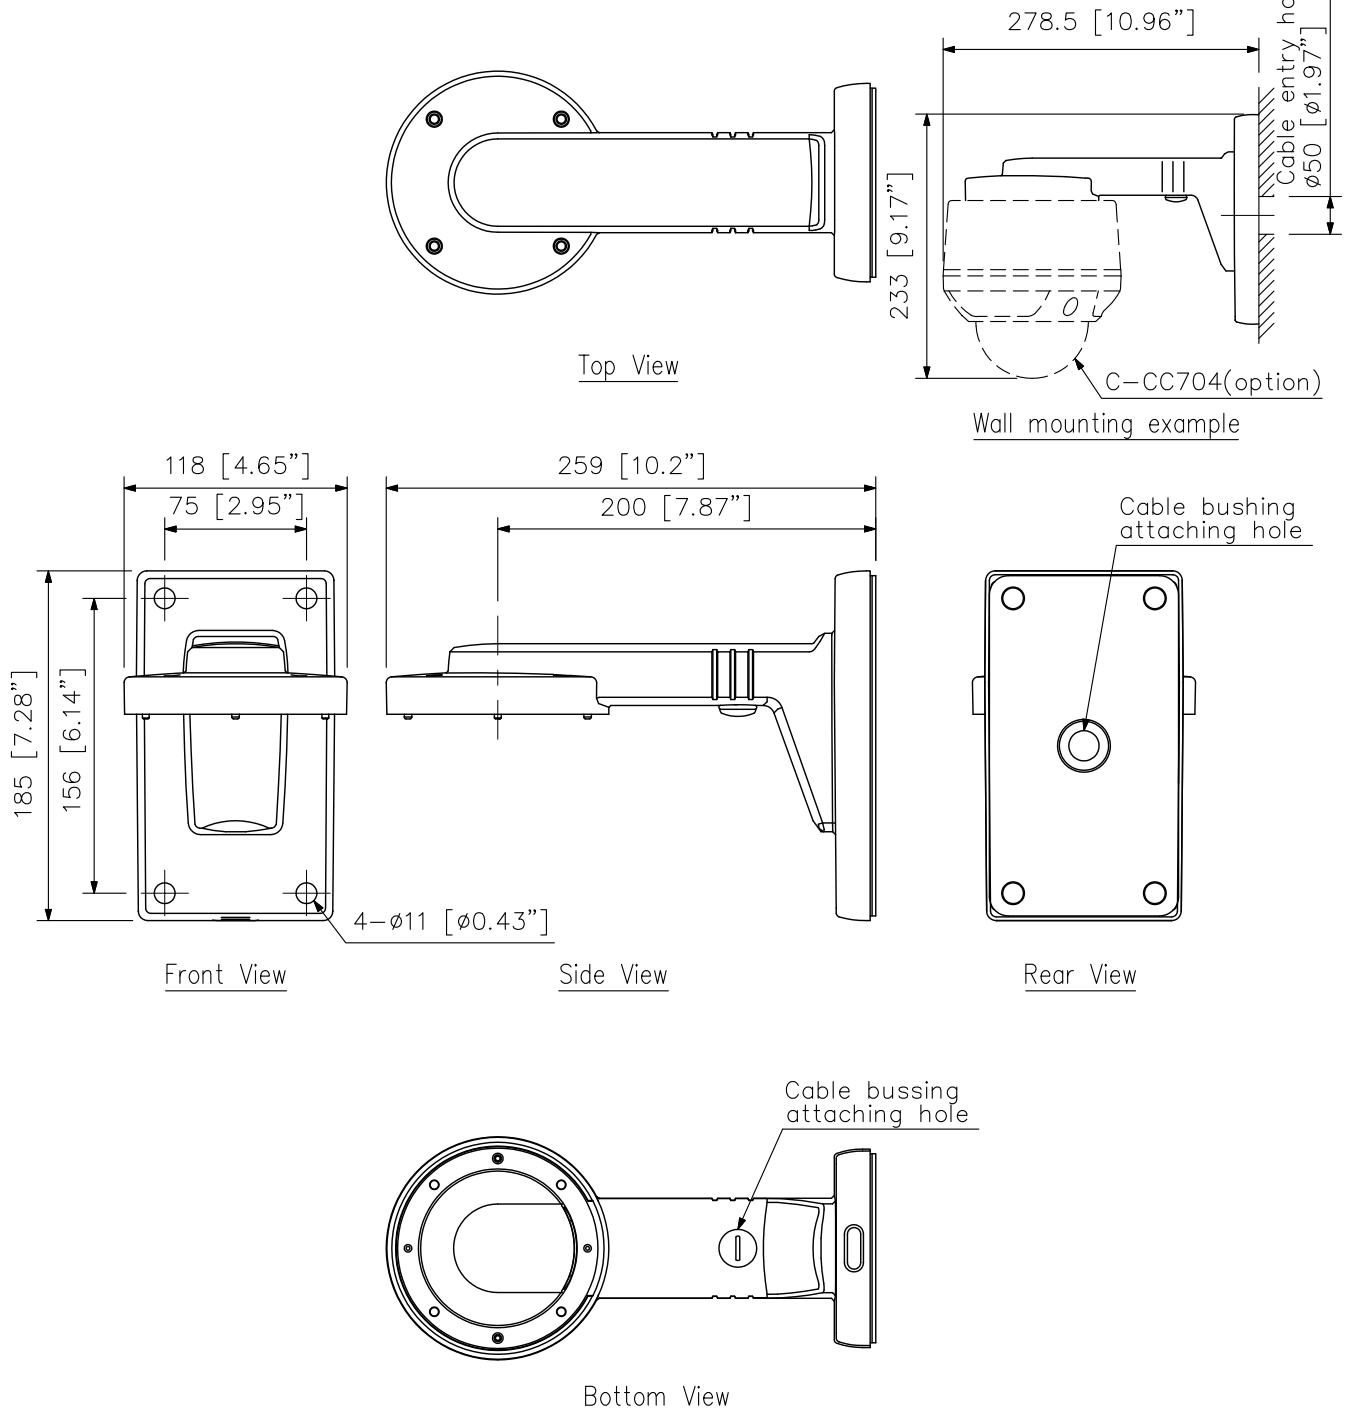

### DESCRIPTION

The C-BC704W is designed to be used to mount the optional C-CC704 combination camera on a wall.

### SPECIFICATIONS

Finish	Wall mounting bracket: Aluminum, light gray, paint Rear plate: Anodized aluminum
Dimensions	118 (W) × 185 (H) × 259 (D) mm (4.65" × 7.28" × 10.2")
Weight	1 kg (2.2 lb)
Accessory	Cable bushing 31, Hexagon socket screw 34, Waterproof cap 34

Note: Pay attention to the strength of wall surface.

### APPEARANCE

UNIT:mm SCALE:1/4