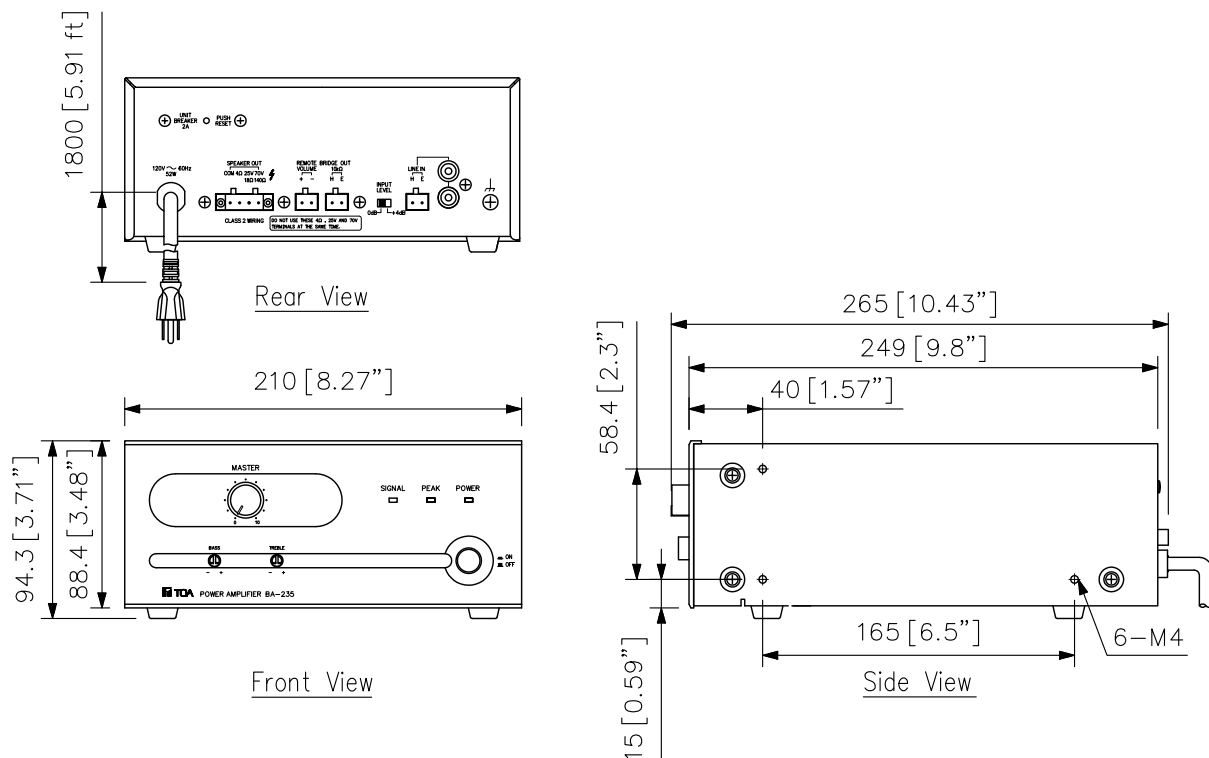

■DESCRIPTION

The BA-235 is a 35 W power amplifier for background music and general announcement. It is suited for use in bars, retail stores, and banquet rooms. When used in conjunction with the optional mixer amplifier BG-220 (20 W) or BG-235 (35 W), 2-channel broadcast can be made.

■SPECIFICATIONS

* 0 dB = 1 V

Power Source	120 V AC, 60 Hz
Rated Output	35 W
Power Consumption	90 W (rated output), 52 W (based on cULus standards)
Frequency Response	50 Hz - 20 kHz
Total Harmonic Distortion	0.5 % or less, at 1 kHz, rated output
Input	Line In: 0 dB*/+4 dB* (selectable), 10 kΩ, unbalanced, removable terminal block or RCA jack
Output	Speaker: 4 Ω, 25 V (18 Ω) and 70 V (140 Ω), balanced, removable terminal block Bridge: parallel in Line in, removable terminal block
Output Regulation	2 dB or less, no load to full load (1 kHz)
S/N Ratio	80 dB or more (Band Pass: 20 Hz - 20 kHz, Tone Controls: Centered)
Tone Control	Bass: ±10 dB at 100 Hz, Treble: ±10 dB at 10 kHz
Control	Master gain control, Bass tone control, Treble tone control, Input Level selector switch, Remote Volume control, Power ON/OFF switch
Indicator	Power LED, Signal LED, Peak LED
Operating temperature	0 °C to +35 °C (32 °F to 95 °F)
Operating Humidity	35 % to 80 %RH (no condensation)
Finish	Panel: ABS resin, black Case: Steel plate, black, paint
Dimensions	210 (W) × 94.3 (H) × 265 (D) mm (8.27" × 3.71" × 10.43")
Weight	4 kg (8.82 lb)
Accessory	Volume control cover: YA-920...1 Removable terminal plug (2 pins)...3 Removable terminal plug (4 pins)...1
Option	Rack mounting bracket: MB-25B-BK, MB-25B-J

■APPEARANCE

UNIT:mm SCALE:1/4