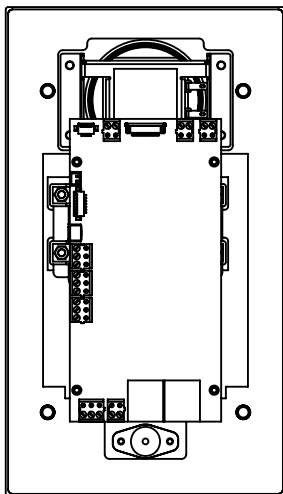

SPECIFICATION

Phone Features	Web support multi-language Auto-answer Volume control Direct IP call without SIP proxy Auto-Provision
Network Features	2x10/100Mbps Ethernet Port Security: Password Protection, IP address filtering, SIP over TLS, HTTPS encryption, user access log Protocols support: IPv4, HTTP, HTTPS, FTP, SNMP, DNS, NTP, RTSP, RTP, TCP, UDP, ICMP, DHCP, ARP
SIP Features	SIP v1(RFC2543), SIP v2(RFC3261) Audio codecs: G.711a, G.711μ, G.722, G.729 Video codecs: H.264 MPEG-4/MJEG (E21V only) Speech Quality: 7kHz Audio Echo Cancellation Voice Activation Detection Comfort Noise Generator
Switches	1 Call button, 1 reset button (on board)
Camera	3M pixels
Resolution	up to 1080p
Microphone	1 integrated microphone, IP67
Speaker	1W, IP66
Control Input	2 input relays for alarm/ (Voltage, Current)
Control Output	2 output relays for door opener/ (Voltage, Current)
Indication	Status lamp (colors: red, green, blue)
Power Source	12V DC
Power Consumption	less than 12W
IP Grade	IP65
Installation	Flush-mounted, Fit in Clipsal 164/4 back box
Operating Temperature	-20°C ~ 55°C
Finish	Plate: Stainless steel
Dimension	210(H)x120(W)x45.6(D)mm

■ APPEARANCE

[Front]

[Side]

[rear]

Unit: mm