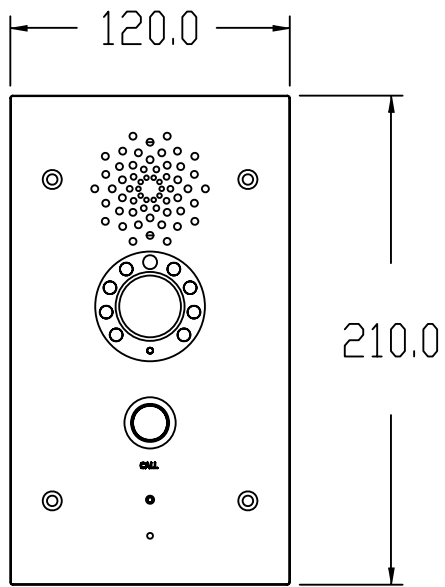

SPECIFICATION

Phone Features	Web support multi-language Auto-answer Volume control Direct IP call without SIP proxy Auto-Provision
Network Features	2x10/100Mbps Ethernet Port Security: Password Protection, IP address filtering, SIP over TLS, HTTPS encryption, user access log Protocols support: IPv4, HTTP, HTTPS, FTP, SNMP, DNS, NTP, RTSP, RTP, TCP, UDP, ICMP, DHCP, ARP
SIP Features	SIP v1(RFC2543), SIP v2(RFC3261) Audio codecs: G.711a, G.711μ, G.722, G.729 Video codecs: H.264 MPEG-4/MJEG (E21V only) Speech Quality: 7kHz Audio Echo Cancellation Voice Activation Detection Comfort Noise Generator
Switches	1 Call button, 1 reset button (on board)
Camera	3M pixels
Resolution	up to 1080p
Microphone	1 integrated microphone, IP67
Speaker	1W, IP66
Control Input	2 input relays for alarm/ (Voltage, Current)
Control Output	2 output relays for door opener/ (Voltage, Current)
Indication	Status lamp (colors: red, green, blue)
Power Source	12V DC
Power Consumption	less than 12W
IP Grade	IP65
Installation	Flush-mounted, Fit in Clipsal 164/4 back box
Operating Temperature	-20°C ~ 55°C
Finish	Plate: Stainless steel
Dimension	210(H)x120(W)x45.6(D)mm

■ APPEARANCE

[Front]

[Side]

[rear]

Unit: mm