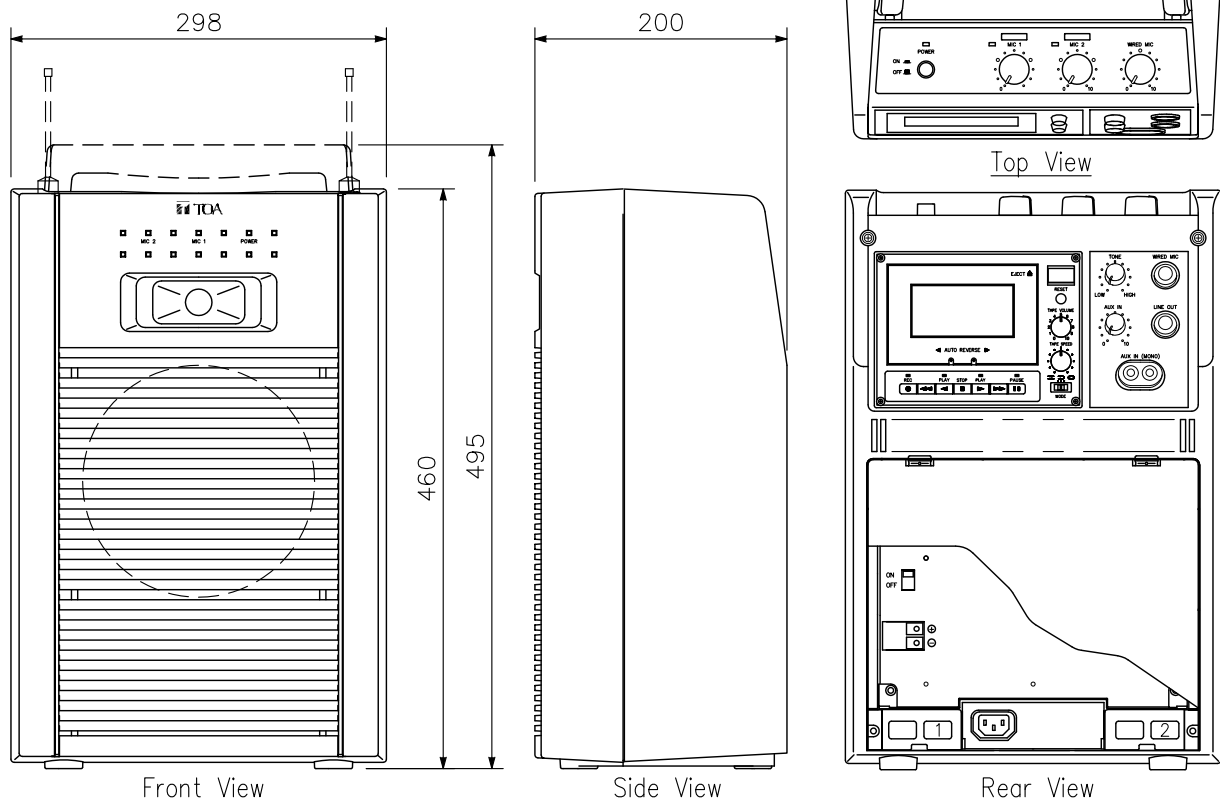

DESCRIPTION

The TOA WA-1822C is a portable cassette meeting amplifier rated at 20 W output. It has an internal cassette deck and can accept up to two optional wireless tuner modules (WTU-4800, WTU-3800) of UHF and VHF high band.

SPECIFICATIONS

* 0 dB = 1 V

Power Source	120 V AC, 50/60 Hz Dry cells—8 pcs. (R20P or D size)
Power Consumption	AC: 45 W (rated output)
Rated Output	AC: 20 W (Max. 40 W with EXT SP.), DC: 8 W
Battery Life	Dry cell battery: Approx. 6 hours
Frequency Response	70 Hz—10 kHz (deviation 3 dB)
Distortion	Under 10 % (rated output)
Input	Wired mic: -48 dB*, 600 Ω AUX: -20 dB*, 10 kΩ
Output	External speaker: 8 - 16 Ω/over 20 W of rated input "Internal speaker and external speaker" or "external speaker only" (selectable) Line/Rec: -10 dB*, 1 kΩ
S/N Ratio	Over 70 dB (rated output)
Antenna	Rod antenna
Cassette Deck	Reproduction system: Auto-reverse Track system: 2-track/1 channel (monaural) Usable tape: Normal tape Recording method: AC bias Erasing method: AC erasure Tape speed: 4.8 cm/s Wow and flutter: 0.2 % WRMS Fast forward/rewind time: Approx. 130 s (C-60 tape)
Internal Speaker	20 cm full range speaker + tweeter
Operation Temperature	AC: -10 °C to +50 °C, DC: 0 °C to +40 °C
Finish	ABS resin, light gray
Dimensions	298 (W) × 460 (H) × 200 (D) mm
Weight	6.7 kg
Accessory	Power cord (2 m) ...1, Dust cover ...1, Screw driver ...1

APPEARANCE

UNIT:mm SCALE:1/6