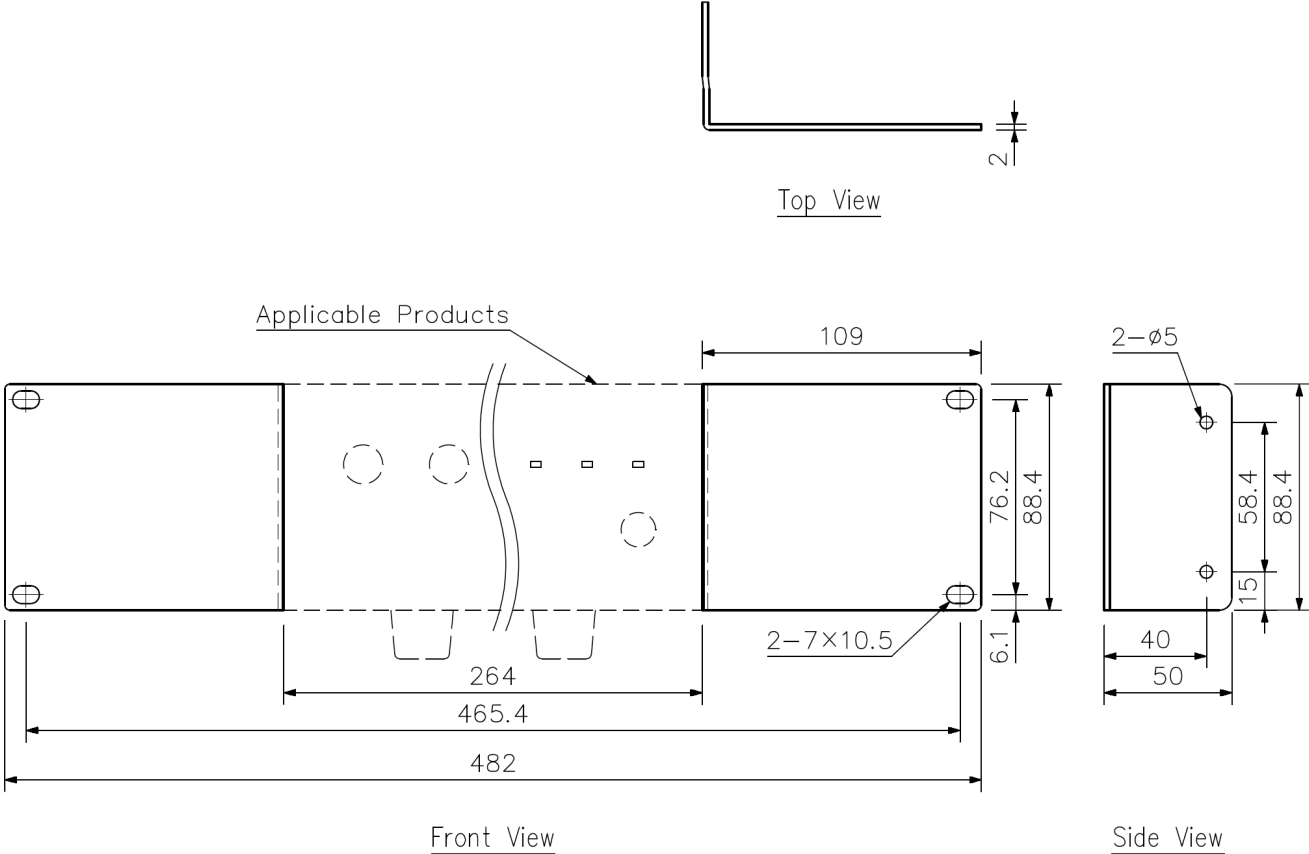

### RACK MOUNTING BRACKET

The MB-1000 is a rack mounting bracket specifically designed for BG-2000 Series Mixer Power Amplifiers.

# Specifications

Finish	Steel plate, black, paint
Weight	240 g
Included Accessories	Rack mounting screw x 4

# Dimensions

UNIT: mm