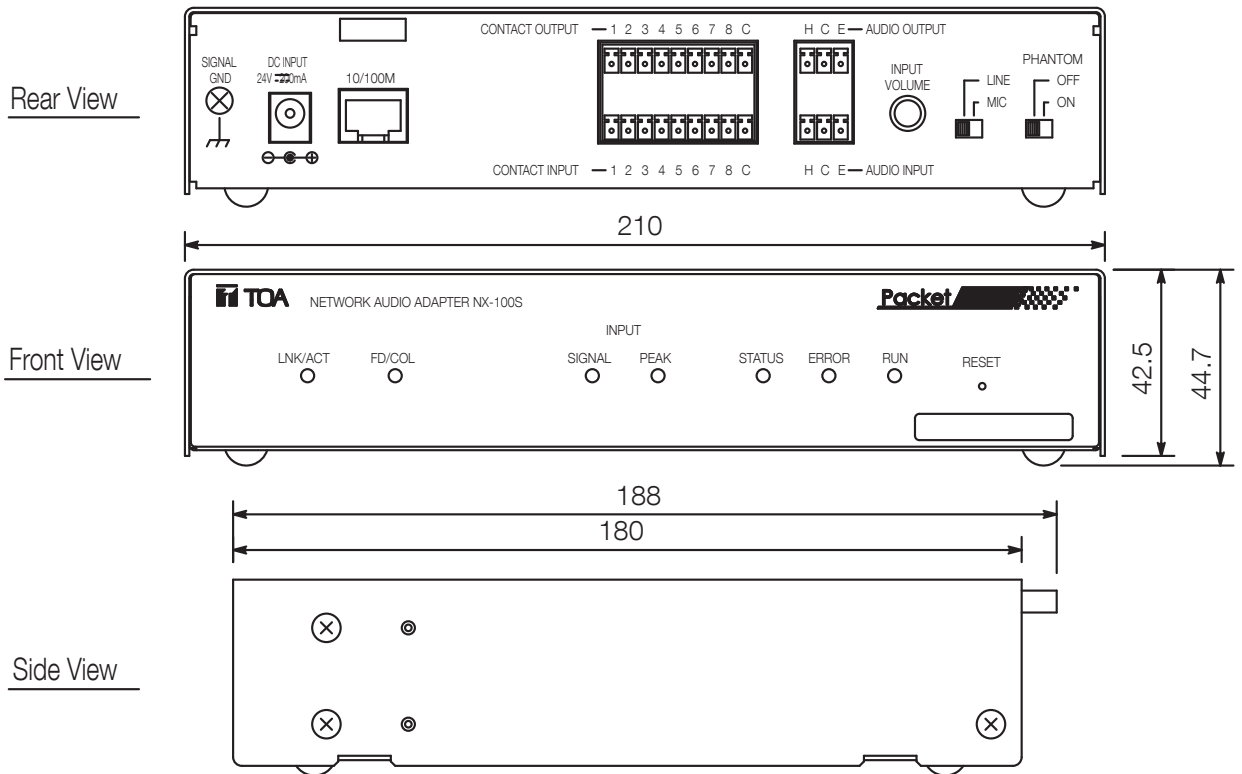

Key features

Specifications

* 0 dB = 1 V

Power Source	AC adapter AD-246 (optional) or the equivalent
Current Consumption	7 W (when AD-246 (optional) is used)
Audio Input	1 channel (transformer-isolated), -58 dB* to 0 dB*, balanced (MIC/LINE changeable, volume adjustable with volume control), 2 k Ω , removable terminal block (3 pins), phantom power supply (24 V, can be set with the switch)
Audio Output	1 channel (transformer-isolated), balanced, 600 Ω , removable terminal block (3 pins)
Frequency Response	50 - 14,000 Hz (when sampling frequency is 32 kHz)
Distortion	Under 0.3% (1 kHz, when sampling frequency is 32 kHz)
Control Input	8 channels, no-voltage make contact input, open voltage: 12 V DC, short-circuit current: 10 mA, removable terminal block (9 pins)
Control Output	8 channels, open collector output (polarized), withstand voltage: 30 V DC, control current: 50 mA max., removable terminal block (9 pins)
Network I/F	10BASE-T/100BASE-TX, Auto-Negotiation
Network Protocol	TCP, UDP, ARP, ICMP, HTTP, RTP, IGMP
Audio Packet Transmission System	Unicast (Up to 4 simultaneous transmissions), Multicast (Up to 64 simultaneous transmissions)
Operating Temperature	0°C to +40°C
Operating Humidity	Under 90% RH (no dew condensation should be produced)
Finish	Steel plate, black, 30% gloss
Dimensions	210 (W) x 44.7 (H) x 188 (D) mm
Weight	1.2 kg
Optional Accessories	Rack mounting bracket: MB-15B-BK (for rack mounting one NX-100S unit), MB-15B-J (for rack mounting two NX-100S units) AC adapter: AD-246

Note: When you need the AC adapter, be sure to consult your TOA dealer.

Dimensions

UNIT:mm

SCALE:1/2